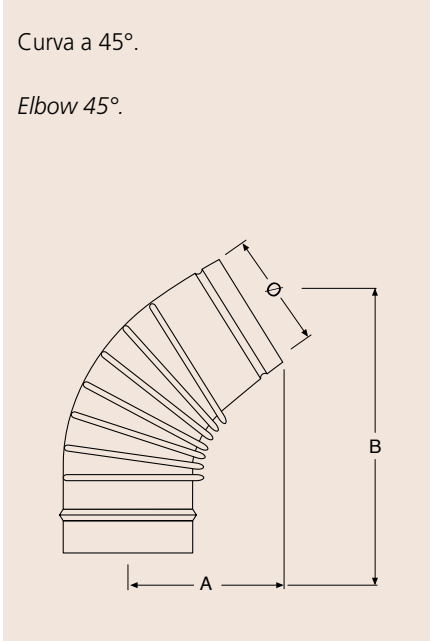

## W / BR / BK / FCL04...

Curva a 90°.  
Elbow 90°.

Ø	COD.			A	B
	BIANCO WHITE	MARRONE BROWN	NERO BLACK		
80	WFCL04080	BRFCL04080	BKFCL04080	140	147
100	WFCL04100	BRFCL04100	BKFCL04100	165	185
120	WFCL04120	BRFCL04120	BKFCL04120	190	198
130	WFCL04130	BRFCL04130	BKFCL04130	195	198

## W / BR / BK / FCL07...

Curva a 45°.  
Elbow 45°.

Ø	COD.			A	B
	BIANCO WHITE	MARRONE BROWN	NERO BLACK		
80	WFCL07080	BRFCL07080	BKFCL07080	110	165
100	WFCL07100	BRFCL07100	BKFCL07100	125	195
120	WFCL07120	BRFCL07120	BKFCL07120	155	215
130	WFCL07130	BRFCL07130	BKFCL07130	160	220