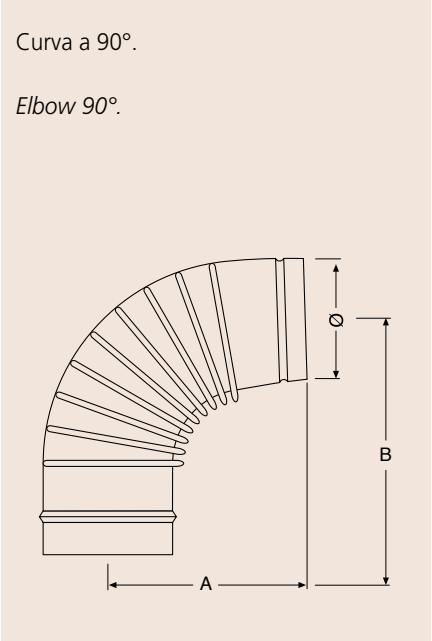

Ø	COD.			A	B
	BIANCO WHITE	MARRONE BROWN	NERO BLACK		
80	WFCL04080	BRFCL04080	BKFCL04080	140	147
100	WFCL04100	BRFCL04100	BKFCL04100	165	185
120	WFCL04120	BRFCL04120	BKFCL04120	190	198
130	WFCL04130	BRFCL04130	BKFCL04130	195	198