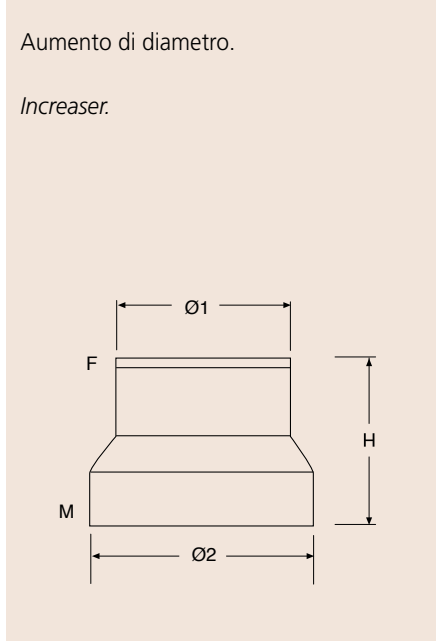

Serie FERRO CAMINO LIGHT

W / BR / BK / FCL04...

Ø	COD.			A	B
	BIANCO WHITE	MARRONE BROWN	NERO BLACK		
80	WFCL04080	BRFCL04080	BKFCL04080	140	147
100	WFCL04100	BRFCL04100	BKFCL04100	165	185
120	WFCL04120	BRFCL04120	BKFCL04120	190	198
130	WFCL04130	BRFCL04130	BKFCL04130	195	198

W / BR / BK / FCL07...

Ø	COD.			A	B
	BIANCO WHITE	MARRONE BROWN	NERO BLACK		
80	WFCL07080	BRFCL07080	BKFCL07080	110	165
100	WFCL07100	BRFCL07100	BKFCL07100	125	195
120	WFCL07120	BRFCL07120	BKFCL07120	155	215
130	WFCL07130	BRFCL07130	BKFCL07130	160	220

W / BR / BK / FCL00.....

Ø	COD.			H
	BIANCO WHITE	MARRONE BROWN	NERO BLACK	
80-100	WFCL00080100	BRFCL00080100	BKFCL00080100	70
80-120	WFCL00080120	BRFCL00080120	BKFCL00080120	70
100-120	WFCL00100120	BRFCL00100120	BKFCL00100120	70
120-130	WFCL00100130	BRFCL00100130	BKFCL00100130	70
120-140	WFCL00120130	BRFCL00120130	BKFCL00120130	70
130-140	WFCL00120150	BRFCL00120150	BKFCL00120150	70